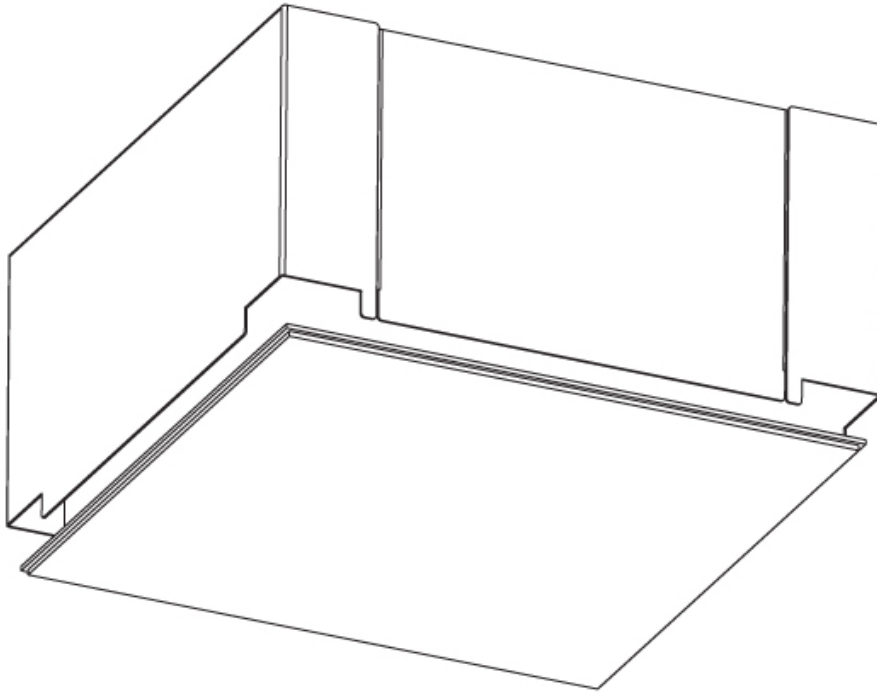

PI2 STANDARD TRIMLESS

A37644-

PROJECT _____

TYPE _____

SPECIFIER _____

QUANTITY _____

DATE _____