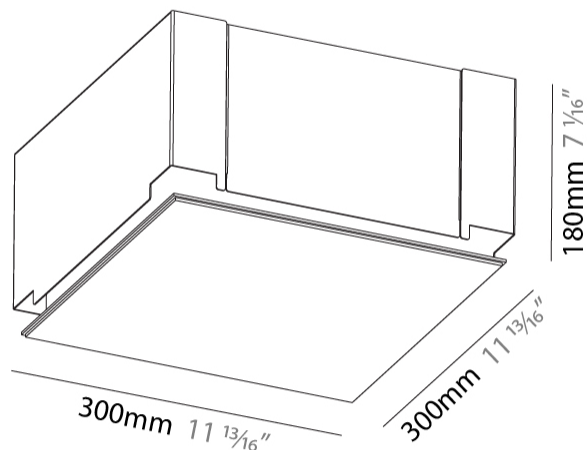

PHYSICAL

Shape: Square
Length (mm): 300
Length (in): 11 ¹³/₁₆"
Width (mm): 300
Width (in): 11 ¹³/₁₆"
Height (mm): 180
Height (in): 7 ¹/₁₆"
Ceiling Thickness (mm): 10 / 12.5 / 15 / 25 / 30
Ceiling Thickness (in): 3/8 or 1/2 or 9/16 or 1 or 1 3/16
Min. Recessing Depth (mm): 200
Min. Recessing Depth (in): 7 ⁷/₈"
Light Distribution: Direct
Diffuser: PMMA - Opal
Fixture Finish: SSR / BKV / CWI / CRY / HAB / UFT / ITA / RUA / FTG / MYG / LOD / PUS / FRO / FUP / KIA / POP / BLS / SPG / MEY / GOH / GUM / CHC / COM / ABZ / JAG / OBR / MOS / ROR
Fixture Material: Extruded Aluminum / Steel
Cut-out Measurements: 335mm 13 3/16" x 335mm / 13 3/16"
Upon Request: Unique Sizes Unique Ceiling Thickness Unique Mounting Depth Spot Inserts

ELECTRICAL

Lamp Type: LED (Zhaga Standard)
Input Wattage (W): 12.4
Total Output Wattage (W): 10.8
Dimming: Tri-Mode (Non-Dimming and Phase Dimming (120Vac only) and 0-10V Dimming)
Driver Included: Yes
Driver Location: Integrated
Driver Type: Constant Current - Universal
Driver Class: Class 2
Input Voltage (V): 120 - 277
Constant Current (mA): 350

LED

Color Temperature (°K): 3000 / 3500 / 4000
Max. Delivered Lumen (lm): 850 / 902 / 920
CRI: >80 CRI
Efficiency (%): 65% (5mm Perspex)
Lamp Life (hrs): 50000
Upon Request: RGB-W Tunable White Special Color Temperature CRI90

OPTICAL

RATINGS AND CERTIFICATIONS

Certified By: Certified for North American Standards
IP rating: IP20